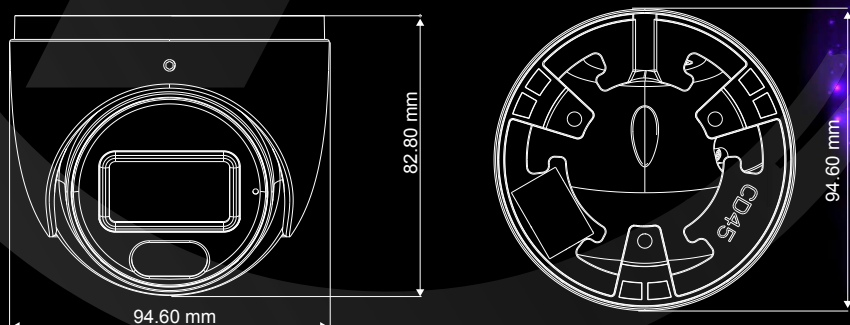

### KEY FEATURES

- 5MP @20fps/4MP real-time image, high resolution, true colour
- AHD / TVI / CVI lossless high-definition video output
- Up to 1500 TVL resolution
- CMOS progressive scan, perfectly capturing the moving object
- Support OSD menu
- Support DWDR
- High speed, long distance and real time transmission
- The LED can be automatically turned on at low illumination
- 20 ~ 30m LED view distance
- Support COC
- IP67

CAM HD WL 5

# SPECIFICATION

Camera	CAM HD WL 5
Image Sensor	1 / 2.5 "CMOS
Resolution	5MP
Image Size	2560 x 1936
Video Output	AHD / TVI /CVI
Image System	PAL / NTSC
Electronic Shutter	Auto; 1/50s~1/00000s(P); 1/60s~1/100000s(N)
LED View Distance	20 ~30 m
Frame Rate	5MP@20fps /4MP@30fps
Min. Illumination	0 lux with LED ON
Lens	3.6 mm
Lens Mount	M12
S / N Ratio	≥52dB ( AGC OFF )
Ingress Protection	IP 67
<b>Functions</b>	
Function Control	OSD ( COC Control )
Smart LED	Yes
Digital WDR	Yes
Digital NR	Yes, 2D DNR
Global Exposure	Yes
Central Exposure	Yes
AGC	Yes
Auto White Balance	Yes
BLC	Yes
Front Light Compensation	No
Contrast	Yes
Sharpness	Yes
Image Setting	Yes
Defect Correction	Auto
Language	Chinese/English
Angle Adjustment	Pan: 0°~360°; Tilt: 0°~75°; Rotation: 0°~360°
<b>Others</b>	
Power Supply	DC12V ( ± 10% )
Power Consumption	LED OFF : < 1.5 W; LED ON : < 3W Power: Day < 85mA , Night < 250mA
Working Environment	- 30 °C ~ 50 °C, 10 % ~ 90 % (relative humidity)
Dimensions ( mm )	Ø 94.6 x 82.8
Weight ( net )	Approx. 0.39KG

# DIMENSIONS

CAM HD WL 5 G

CAM HD WL 5 W